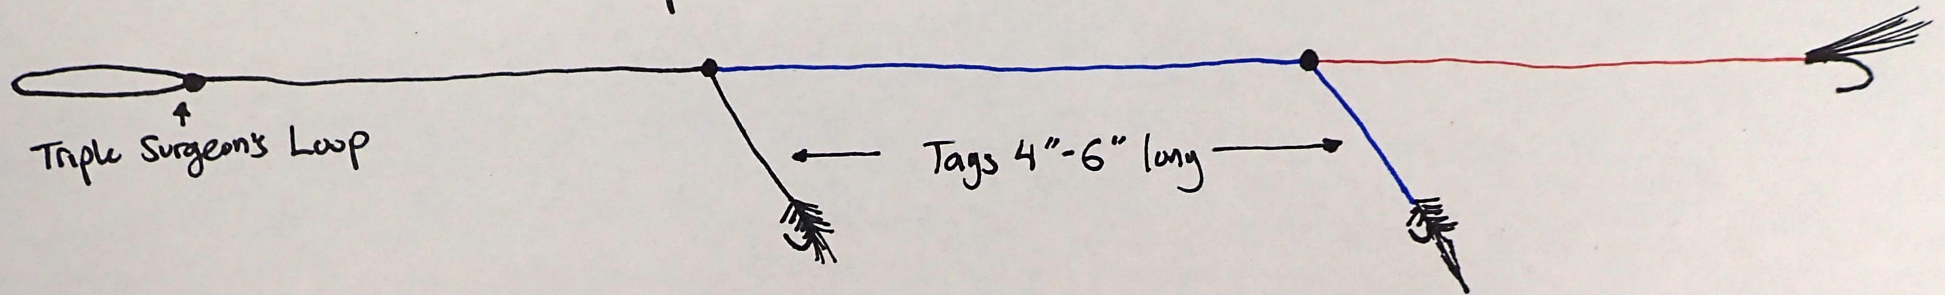

# DROPPER RIGS FOR STRIPED BASS

currentseams.com

Standard Rig  
Space between flies = 18"-24"

For both leaders:

• = Triple Surgeon's Knot

Total leader length = 7'-8'

Leader material = World Wide Sportsman Camo 20#, 25# or 30#  
Use same size for entire leader

Suspension Rig  
Space between flies = 18"-24"