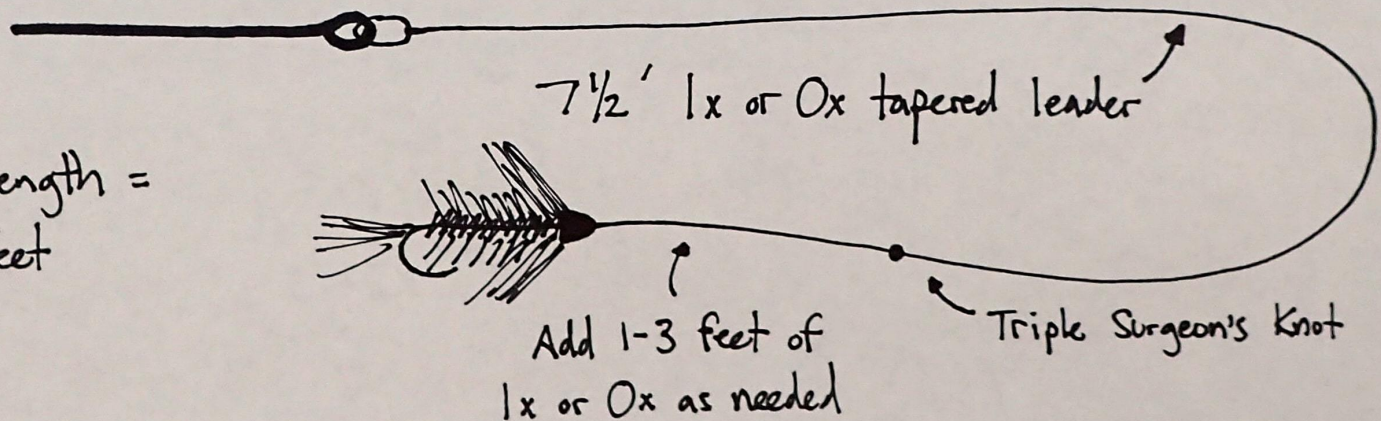

TROUT STREAMER LEADERS

for Floating & Full-Sink Lines

currentseams.com

Full-Sink Line

Maximum leader length = 3 feet

Alternate heavier leader: 12" of 20# Maxima Ultragreen
18"-24" of 12# Maxima Ultragreen

Floating Line

Total leader length =
7 1/2 to 10 feet